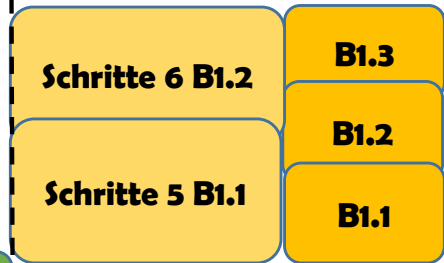

**GOETHE
INSTITUT**

Sprache. Kultur. Deutschland.

CEFR Class Levels Adults

CEFR Level A Beginner

Previous

NEW

Previous

NEW