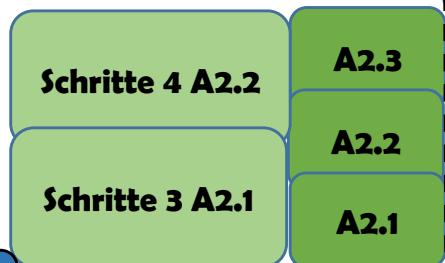

**GOETHE
INSTITUT**

Sprache. Kultur. Deutschland.

CEFR Class Levels Adults

CEFR Level A Beginner

Previous

NEW

Previous

NEW